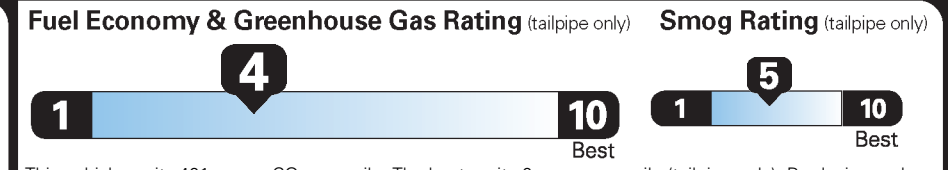

This vehicle emits 401 grams CO₂ per mile. The best emits 0 grams per mile (tailpipe only). Producing and distributing fuel also create emissions; learn more at fueleconomy.gov.

Actual results will vary for many reasons, including driving conditions and how you drive and maintain your vehicle. The average new vehicle gets 27 MPG and costs $7,500 to fuel over 5 years. Cost estimates are based on 15,000 miles per year at $2.70 per gallon. MPG is miles per gasoline gallon equivalent. Vehicle emissions are a significant cause of climate change and smog.

fueleconomy.gov

Calculate personalized estimates and compare vehicles

GOVERNMENT 5-STAR SAFETY RATINGS

Overall Vehicle Score ★★★★★
Based on the combined ratings of frontal, side and rollover. Should ONLY be compared to other vehicles of similar size and weight.

Frontal Crash	Driver Passenger	★★★★★
Based on the risk of injury in a frontal impact. Should ONLY be compared to other vehicles of similar size and weight.		
Side Crash	Front seat Rear seat	★★★★★
Based on the risk of injury in a side impact.		
Rollover		★★★★
Based on the risk of rollover in a single-vehicle crash.		

Star ratings range from 1 to 5 stars (★★★★★), with 5 being the highest. Source: National Highway Traffic Safety Administration (NHTSA). www.safercar.gov or 1-888-327-4236

THE LINCOLN WAY™ APP
Your Dashboard of Services & Features

Download the Lincoln Way app* and you can:

- Remotely start, lock and unlock your vehicle
- Locate your vehicle and check approximate fuel range
- Receive vehicle health alerts

The Lincoln Connect™ modem is active and sending vehicle data (e.g., diagnostics) to Lincoln. See in-vehicle Settings for connectivity options.

*Compatible with select smartphone platforms. Lincoln Connect service required (see App Terms for more information). Connected service and related feature functionality is subject to compatible AT&T-network availability. Evolving technology/cellular networks may affect functionality and availability, or continued provision of some features, prohibiting them from functioning. Message and data rates may apply. See your local Lincoln website for our privacy policy.

Lincoln Protect™

Insist on Lincoln Protect! The only extended service plan fully backed by Lincoln and honored at every Lincoln dealership in the U.S., Canada and Mexico. See your Lincoln dealer or visit www.LincolnOwner.com