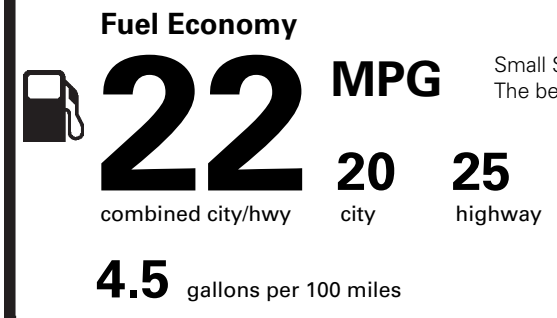

INCLUDED ON THIS VEHICLE	(MSRP)	PRICE INFORMATION	(MSRP)
EQUIPMENT GROUP 200A RESERVE		BASE PRICE	\$50,995.00
OPTIONAL EQUIPMENT/OTHER		TOTAL OPTIONS/OTHER	2,090.00
245/50R20 A/S BSW TIRES		TOTAL VEHICLE & OPTIONS/OTHER	53,085.00
MONOCHROMATIC PACKAGE	1,895.00	DESTINATION & DELIVERY	995.00
20" MONOCHROMATIC PREM PTD WHL			
50 STATE EMISSIONS	NO CHARGE		
ROOF RACK SIDE RAILS-SATIN	195.00		

EPA DOT Fuel Economy and Environment

Gasoline Vehicle

Small SUVs range from 16 to 120 MPG. The best vehicle rates 136 MPGe.

You spend **\$1,750** more in fuel costs over 5 years compared to the average new vehicle.

Annual fuel cost **\$1,850**

This vehicle emits 401 grams CO₂ per mile. The best emits 0 grams per mile (tailpipe only). Producing and distributing fuel also create emissions; learn more at fueleconomy.gov.

Actual results will vary for many reasons, including driving conditions and how you drive and maintain your vehicle. The average new vehicle gets 27 MPG and costs \$7,500 to fuel over 5 years. Cost estimates are based on 15,000 miles per year at \$2.70 per gallon. MPG is miles per gasoline gallon equivalent. Vehicle emissions are a significant cause of climate change and smog.